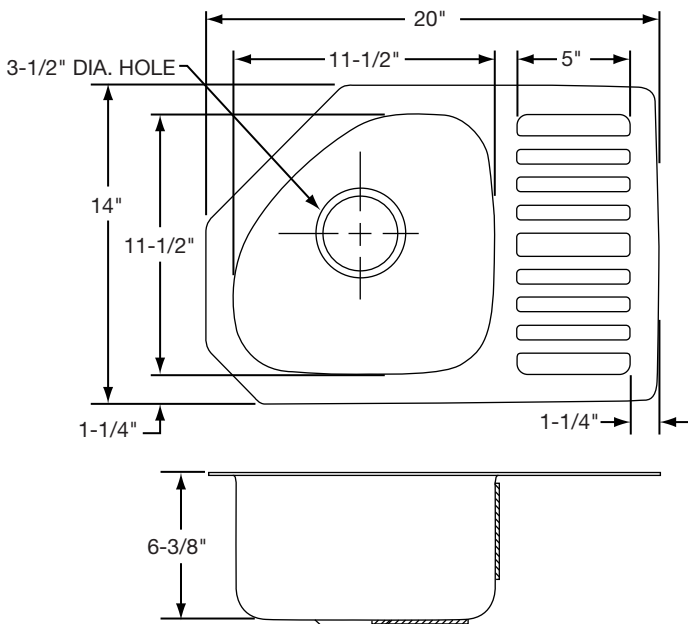

Model ELUHR2014R

**SINK DIMENSIONS (INCHES)\***

Model Number	Overall		Inside Bowl			Cutout in Countertop	Ship. Wt. Lbs.
	L	W	L	W	D		
ELUHR2014L	20	14	11 1/2	11 1/2	6 3/8	See Template**	9
ELUHR2014R	20	14	11 1/2	11 1/2	6 3/8		9
ELUHR201435L	20	14	11 1/2	11 1/2	6 3/8		9
ELUHR201435R	20	14	11 1/2	11 1/2	6 3/8		9

\*Length is left to right. Width is front to back.

\*\*Template and countertop mounting clips are packed with every sink.

**Installation Profile of  
ELUH Single Bowl Models**

The template provided with each ELUH sink provides the only type of installation recommended by Elkay.

ALL DIMENSIONS IN INCHES. TO CONVERT TO MILLIMETERS MULTIPLY BY 25.4.

*In keeping with our policy of continuing product improvement, Elkay reserves the right to change product specifications without notice.*

**SPECIFICATIONS**

Model ELUHR2014L Illustrated

Model ELUHR2014R Illustrated

Model ELUHR201435L Illustrated

Model ELUHR201435R Illustrated